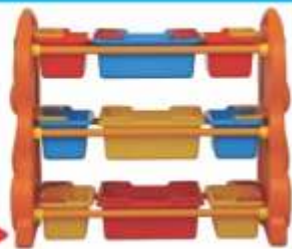

Code: TIP 753

Whale Seesaw

Size: L 40" x W 17" x H 17"

Code: TIP 754

Pony Seesaw

Size: L 49" x W 16" x H 18"

Code: TIP 801

Bookshelf

Size: L 32" x W 15.5" x H 31.5"

Code: TIP 802

Baby Toy Self

Size: L 39" x W 16" x H 30"

Code: TIP 803

Shoe Rack

Size: L 52" x W 17" x H 12"

Code: TIP 804