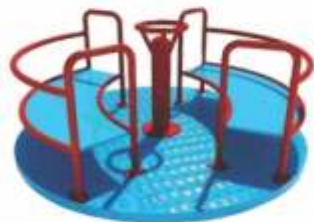

Double Sketchpad

Size: L 20"x W 28"x H 44"

Code: TIP 535

Roller Ring

Size: Dia 30"

TIP-TOP

Code: TIP 691
Merry Go Round-1
Size: D 44"

Code: TIP 692

Spring Rocker
Size: D 48"

Code: TIP 693
Merry Go Round-2
Size: D 50"

Code: TIP 699

Climbing
Size: D 50"

Code: TIP 651

Play Junction Small Fence

Size: W 40"x H 21"

Code: TIP 652

Play Junction (Without ball)

Size: W 32"x H 24"

TIP-TOP

Code: TIP 654

Ball pool (Without ball)

Size: D- 84"

Code: TIP 653

Ball Pool (Without ball)